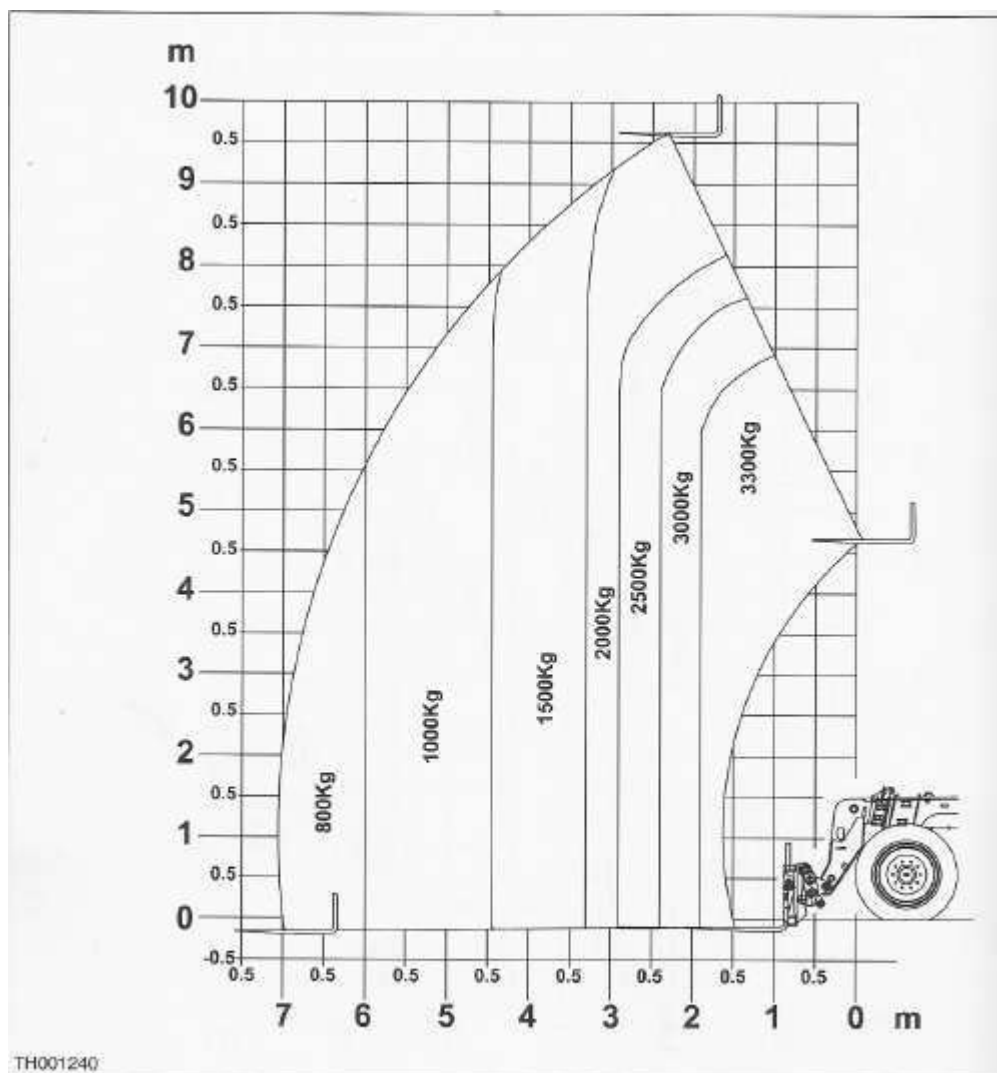

New Holland LM 5080

TH001240

LM5080 Turbo Aftercooler (10 m)